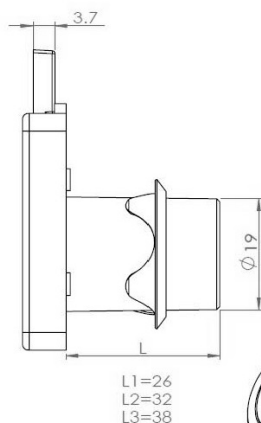

PRODUCT SHEET

Description:

Rim Lock MIC850, $\varnothing 19 \times 26$ mm, Body Only, #J11+#J12, Drawer, NPL, Blue Plastic Plug For Protection & Quick Fixing

Item number:

14.01.076-0

Units	Box	Carton	HS Code	Barcode
Pcs.	24	48	8301300000	
				5704866032643